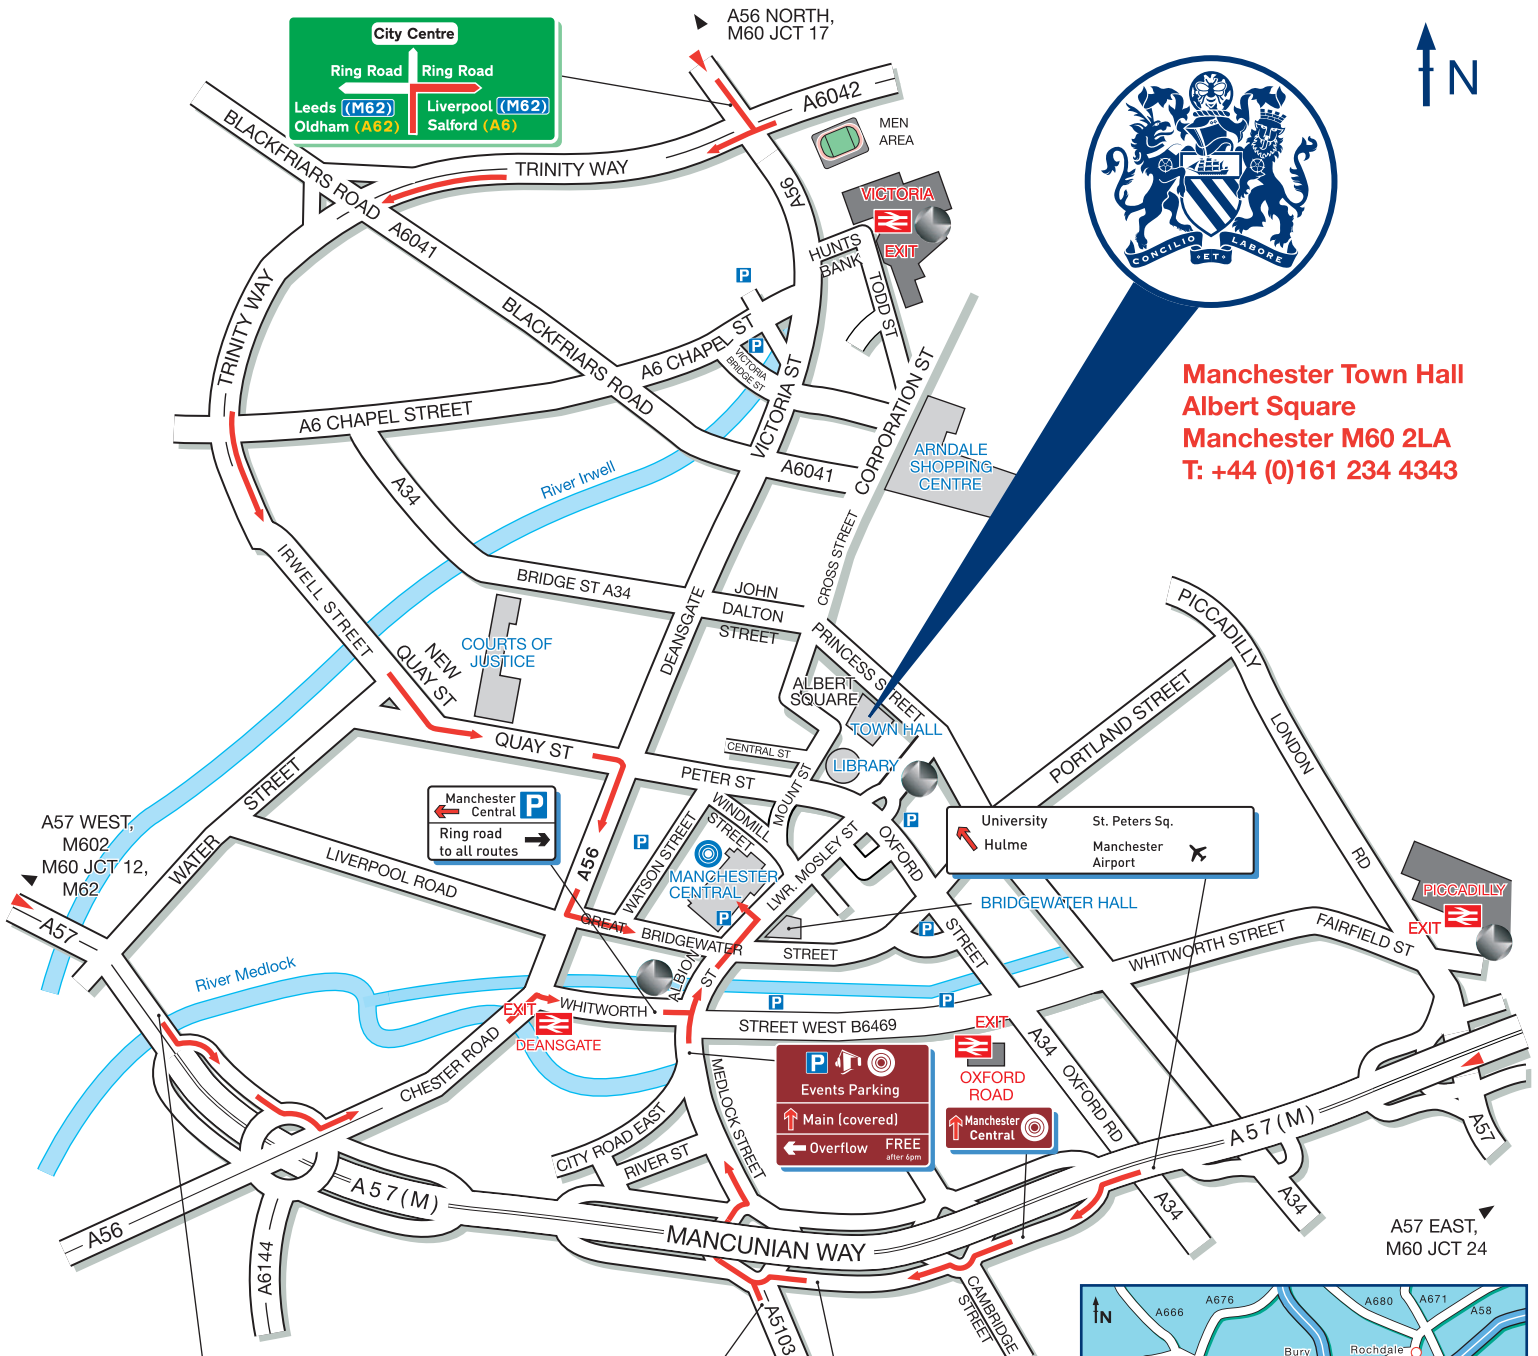

MANCHESTER CITY COUNCIL

By Rail
Manchester Town Hall is 10 minutes by taxi from Piccadilly or Victoria stations. It is 10 minutes' walk from Oxford Road or Deansgate stations.

By Tram
Manchester Town Hall is 5 minutes' walk from the G-MEX tram stop or St Peter's Square tram stop. The tram runs directly from Piccadilly Station.

By Air: Manchester International Airport
From the airport to Manchester Town Hall takes approximately 20 minutes by taxi. Trains from the airport to Piccadilly or Oxford Road stations take about 20 minutes.

Visitors' Parking
Please note there is no on-site parking. The nearest NCP car park is Manchester Central. If you need a disabled parking space, please contact the Conference Office.

Disabled Visitors
If you have any particular requirements please contact the Conference Office.

Manchester Town Hall
Albert Square
Manchester M60 2LA
T: +44 (0)161 234 4343

A57 (M) Ring Road

Ashton-U-Lyne (A635), Stockport (A6)
Birmingham (M6)
Manchester Airport (A5103)
Universities, Piccadilly

Stretford (A56)
Altrincham (A56)
Old Trafford (A56)
Chorlton (B5218)

Peter's Fields
National Cycling Centre

Birmingham

← Airport (A5103)

City centre →

City Centre

Ring Road

Liverpool (M62)
Salford (A6)

Sheffield (A57)
Stockport (A6)